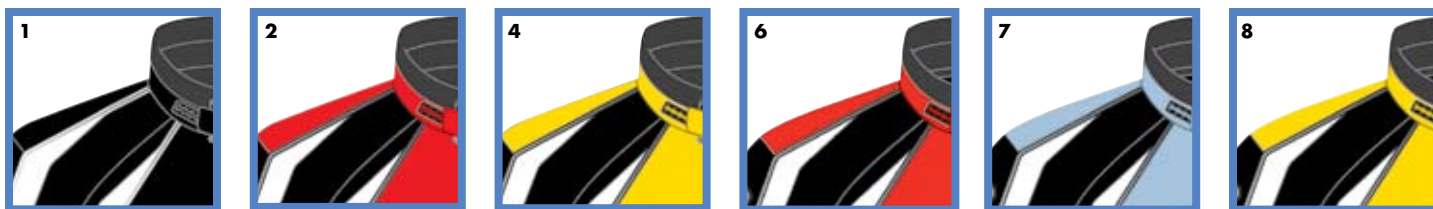

SPORT COLLECTION

Sno Ice jacket

- Straight cut short Jacket with drop back design.
- Powerskin 2, 100% waterproof / breathable Z liner system.
- Outer shell of 600D Cordura, with Poly Satin details.
- Underarm climate control vents.
- Rear climate control vent with 'fold back'.
- Full sleeve, zip out, with 5oz "Fibrefill" insulation.
- Zipper to fit optional fleece liner.
- YKK® Nylon zippers.
- Non-Piling Fleece lined collar.
- Genuine Scotchlite® 3M™ reflective Piping.
- Hook'n'loop adjustable jacket hem, & cuffs.
- Poly-silk comfort inner-cuff system.
- 2x Hand-warmer pockets.
- 1x Forearm Key pocket.
- 1x Baseball cap pocket.
- 1x Interior mesh document pocket, with Earphone grommet.
- Soft padded Taslan rolled collar edge.
- Coldwave® metal tether / glove loop.

Sno Ice ladies jacket

- Ladies specific Straight cut short Jacket with drop back design and gathered waist.
- Powerskin 2, 100% waterproof / breathable Z liner system.
- Outer shell of 600D Cordura, with Poly Satin details.
- Underarm climate control vents.
- Rear climate control vent with 'fold back'.
- Full sleeve, zip out, with 5oz "Fibrefill" insulation.
- Zipper to fit optional fleece liner.
- YKK® Nylon zippers.
- Non-Piling Fleece lined collar.
- Genuine Scotchlite® 3M™ reflective Piping.
- Hook'n'loop adjustable jacket hem, & cuffs.
- Poly-silk comfort inner-cuff system.
- 2x Hand-warmer pockets.
- 1x Forearm Key pocket.
- 1x Baseball cap pocket.
- 1x Interior mesh document pocket, with Earphone grommet.
- Soft padded Taslan rolled collar edge.
- Coldwave® metal tether / glove loop.

	1 Black	2 Red	3 Blue	4 Yellow
S	23-140702	23-140712	23-140722	23-120732
M	23-140703	23-140713	23-140723	23-120733
L	23-140704	23-140714	23-140724	23-120734
XL	23-140705	23-140715	23-140725	23-120735
2XL	23-140706	23-140716	23-140726	23-120736
3XL	23-140707	23-140717	23-140727	23-120737
(B)	\$199.99			