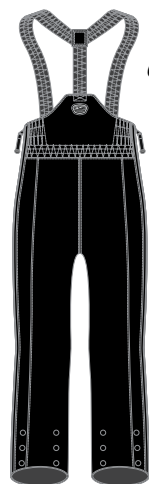

TRAIL COLLECTION

NEW
2010

Sno Fire ladies jacket

- 600D Cordura outershell. • Ladies hip length jacket. • Simple main zipper entry system. • Water resistant PU coated outer shell. • 10oz. Polyfil fixed insulation. • 2x Hand warmer style front pockets. • Forearm key pocket. • Baseball cap pocket. • Elastic cuff sections with hook 'n' loop adjustment. • Padded peachy Taslan rolled collar edge. • Fleece lined collar. • Reflective piping. • Coldwave® metal glove loop. • Genuine Japanese YKK® zippers. • Ladies specific fashion colors.

NEW
2010

Sno Fire Bibs (men's and ladies)

- Cordura outer shell with DuPont Teflon® coating.
- 7oz polyester fiberfill insulation.
- Hydroguard 100% waterproof liner with heat welded seams.
- Adjustable shoulder straps.
- Full length YKK® side zippers
- Sno-catcher cuff.
- Hand warmer pockets.

Sno fire bib

4 Regular		4 Short	
S	23-18812	M	23-18823
M	23-18813	L	23-18824
L	23-18814	XL	23-18825
XL	23-18815	2XL	23-18826
2XL	23-18816	3XL	23-18827
3XL	23-18817		
(B)	\$156.99	(B)	\$156.99

Sno Fire mens & ladies pants

- Traditional fit Pants, with 3/4 length side entry zipper system.
- 100% waterproof Hydroguard Z Liner system.
- Waterproof fly system.
- Outer shell of 600D Cordura.
- Fixed 4oz polyfil insulation.
- YKK® zippers.
- 2x Hand-warmer pockets.
- Waistband / Kidney stretch panels, for better fit and motion.
- Adjustable inseam system.
- Elastic brace system.
- Coldwave® metal tether / glove loop.